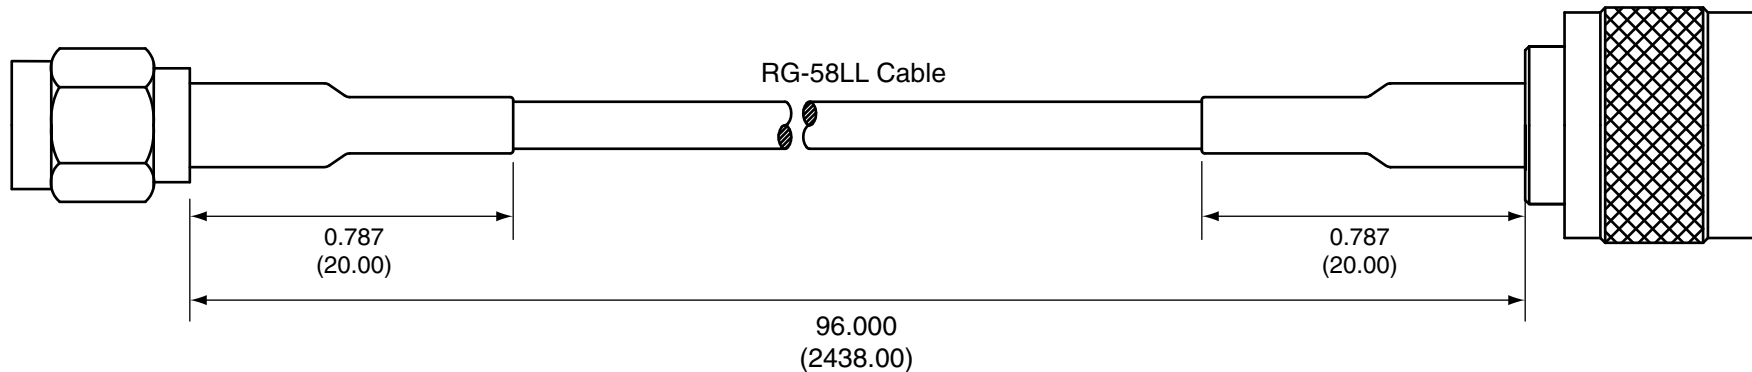

1		2	3	4
Description	Finish	Part Number		
Connector	Nickel	CONSMA007-R58		
Cable		RG-58 Low Loss		
Connector	Nickel	CONN007-R58		
Heat Shrink Tube	Black			

Title SMA MALE TO N MALE
WITH 8' OF RG58 LOW LOSS CABLE

Part No. C58LL-SMAM-2438-NM Revision: 1.0

Dimensions: INCHES (mm) Date: 3/2/2005

CONNECTOR CITY
159 ORT LANE
MERLIN, OR 97532
PH (541)-471-6256
FAX (541)-471-6251

Sheet 1 of 1

CONNECTOR CITY
THE VALUE OF CONNECTIONS