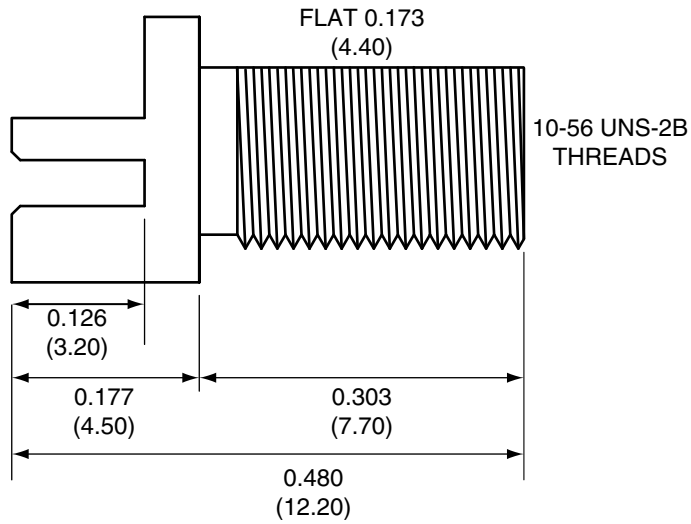

1		
Description	Material	Finish
Body	Brass	Gold
Socket	BE CU	Gold
Insulation	Teflon	Teflon
Nut	Brass	Gold
Washer	Brass	Gold

SIDE VIEW

BACK VIEW

RECOMMENDED FOOTPRINT

RECOMMENDED MOUNTING HOLE

NUT

WASHER

Title MCX FEMALE EDGE MOUNT FOR 0.031" THICK BOARD, EXTENDED

Part No. CONMCX003.031-L

Revision: 1.0

Dimensions: INCHES (mm)

Date: 5/23/2007

CONNECTOR CITY
159 ORT LANE
MERLIN, OR 97532
PH (541)-471-6256
FAX (541)-471-6251

Sheet 1 of 1

CONNECTOR CITY
THE VALUE OF CONNECTIONS