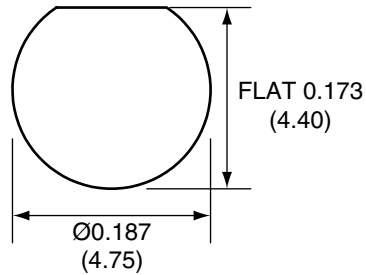

1		
Description	Material	Finish
Body	Brass	Gold
Socket	BE CU	Gold
Insulation	Teflon	Teflon
Nut	Brass	Gold
Washer	Brass	Gold

SIDE VIEW

BACK VIEW

RECOMMENDED FOOTPRINT

RECOMMENDED MOUNTING HOLE

NUT

WASHER

Title MCX FEMALE EDGE MOUNT FOR 0.031" THICK BOARD, EXTENDED

Part No. CONMCX003.031-L

Revision: 1.0

Dimensions: INCHES (mm)

Date: 5/23/2007

CONNECTOR CITY
159 ORT LANE
MERLIN, OR 97532
PH (541)-471-6256
FAX (541)-471-6251

Sheet 1 of 1

CONNECTOR CITY
THE VALUE OF CONNECTIONS