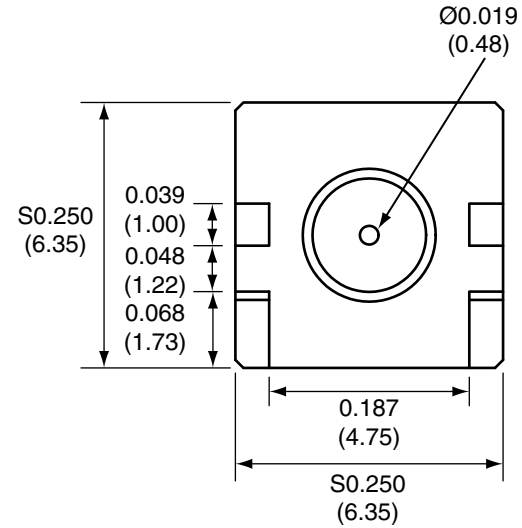

1		
Description	Material	Finish
Body	Brass	Gold
Socket	BE CU	Gold
Insulation	Teflon	Teflon
Nut	Brass	Gold
Washer	Brass	Gold

SIDE VIEW

BACK VIEW

RECOMMENDED FOOTPRINT

RECOMMENDED MOUNTING HOLE

NUT

WASHER

Title MCX FEMALE EDGE MOUNT FOR 0.031" THICK BOARD, EXTENDED

Part No. CONMCX003.031-L

Revision: 1.0

Dimensions: INCHES (mm)

Date: 5/23/2007

CONNECTOR CITY
159 ORT LANE
MERLIN, OR 97532
PH (541)-471-6256
FAX (541)-471-6251

Sheet 1 of 1

CONNECTOR CITY
THE VALUE OF CONNECTIONS