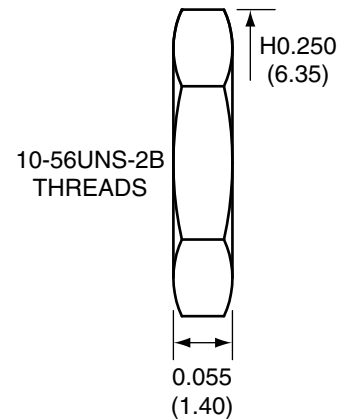

1		
Description	Material	Finish
Body	Brass	Gold
Socket	BE CU	Gold
Insulation	Teflon	Teflon
Nut	Brass	Gold
Washer	Brass	Gold

SIDE VIEW

BACK VIEW

RECOMMENDED FOOTPRINT

RECOMMENDED MOUNTING HOLE

NUT

WASHER

Title MCX FEMALE EDGE MOUNT FOR 0.031" THICK BOARD, EXTENDED

Part No. CONMCX003.031-L

Revision: 1.0

Dimensions: INCHES (mm)

Date: 5/23/2007

CONNECTOR CITY
159 ORT LANE
MERLIN, OR 97532
PH (541)-471-6256
FAX (541)-471-6251

Sheet 1 of 1

CONNECTOR CITY
THE VALUE OF CONNECTIONS