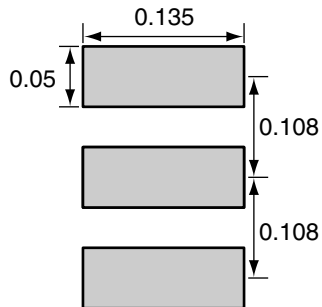

1		
Description	Material	Finish
Body	Brass	Gold
Socket	BE CU	Gold
Insulation	Teflon	Teflon
Nut	Brass	Gold
Washer	Brass	Gold

SIDE VIEW

BACK VIEW

RECOMMENDED FOOTPRINT

RECOMMENDED MOUNTING HOLE

NUT

WASHER

Title MCX FEMALE EDGE MOUNT FOR 0.031" THICK BOARD, EXTENDED

Part No. CONMCX003.031-L

Revision: 1.0

Dimensions: INCHES (mm)

Date: 5/23/2007

CONNECTOR CITY
159 ORT LANE
MERLIN, OR 97532
PH (541)-471-6256
FAX (541)-471-6251

Sheet 1 of 1

CONNECTOR CITY
THE VALUE OF CONNECTIONS