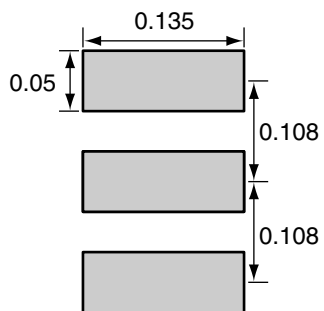

1		
Description	Material	Finish
Body	Brass	Gold
Socket	BE CU	Gold
Insulation	Teflon	Teflon

RECOMMENDED FOOTPRINT

Title MCX FEMALE EDGE MOUNT
FOR 0.031" THICK BOARD

Part No. CONMCX003.031 Revision: 1.0

Dimensions: INCHES (mm) Date: 5/23/2007