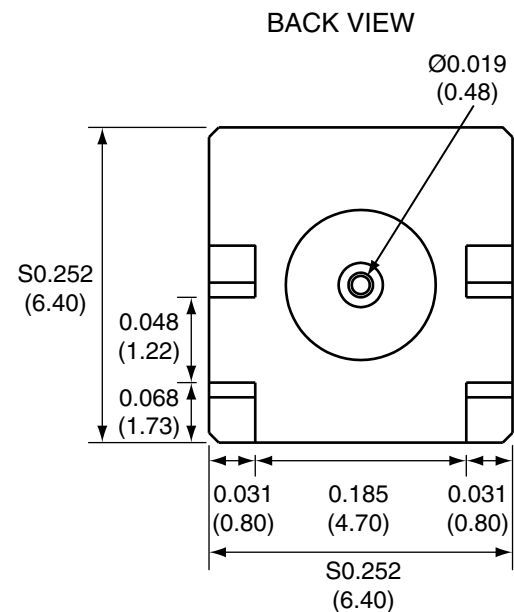

1		
Description	Material	Finish
Body	Brass	Gold
Socket	BE CU	Gold
Insulation	Teflon	Teflon

RECOMMENDED FOOTPRINT

Title MCX FEMALE EDGE MOUNT
FOR 0.031" THICK BOARD

Part No. CONMCX003.031 Revision: 1.0

Dimensions: INCHES (mm) Date: 5/23/2007