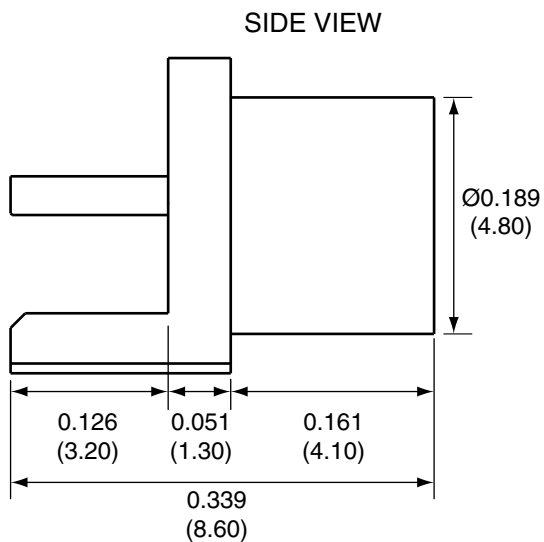

1		
Description	Material	Finish
Body	Brass	Gold
Socket	BE CU	Gold
Insulation	Teflon	Teflon

RECOMMENDED FOOTPRINT

Title MCX FEMALE EDGE MOUNT
FOR 0.031" THICK BOARD

Part No. CONMCX003.031 Revision: 1.0

Dimensions: INCHES (mm) Date: 5/23/2007