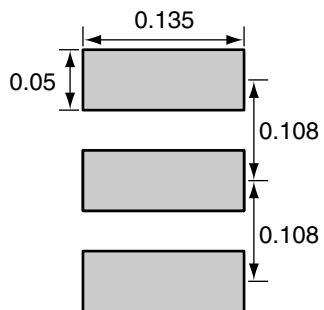

1		
Description	Material	Finish
Body	Brass	Gold
Socket	BE CU	Gold
Insulation	Teflon	Teflon

RECOMMENDED FOOTPRINT

Title MCX FEMALE EDGE MOUNT  
FOR 0.062" THICK BOARD

Part No. CONMCX003.062 Revision: 1.0

Dimensions: INCHES (mm) Date: 5/21/2007