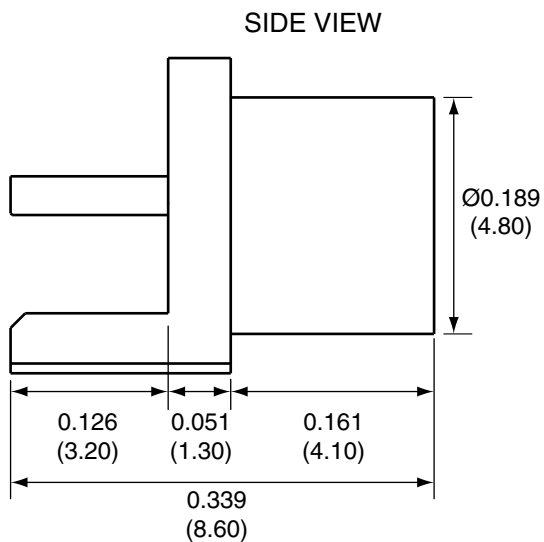

1		
Description	Material	Finish
Body	Brass	Gold
Socket	BE CU	Gold
Insulation	Teflon	Teflon

RECOMMENDED FOOTPRINT

Title MCX FEMALE EDGE MOUNT  
FOR 0.062" THICK BOARD

Part No. CONMCX003.062 Revision: 1.0

Dimensions: INCHES (mm) Date: 5/21/2007