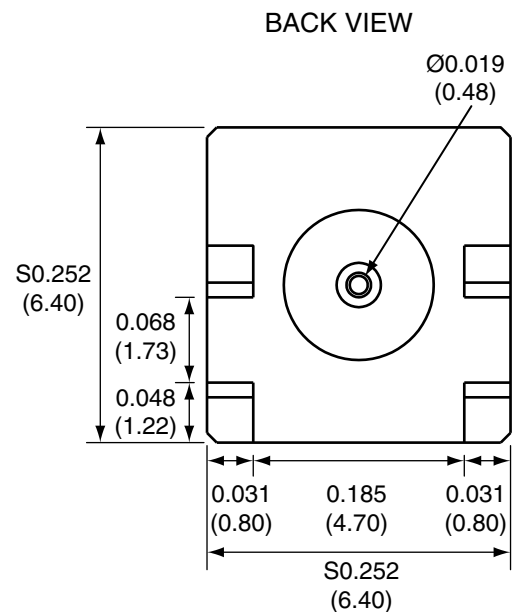

1		
Description	Material	Finish
Body	Brass	Gold
Socket	BE CU	Gold
Insulation	Teflon	Teflon

RECOMMENDED FOOTPRINT

Title MCX FEMALE EDGE MOUNT  
FOR 0.062" THICK BOARD

Part No. CONMCX003.062 Revision: 1.0

Dimensions: INCHES (mm) Date: 5/21/2007