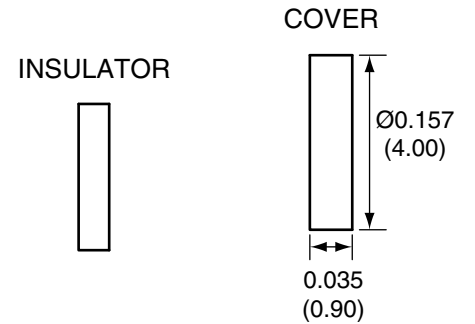

1		
Description	Material	Finish
Body	Brass	Gold
Pin	Brass	Gold
Insulation	Teflon	Teflon
Crimp Ring	Brass	Gold
Snaps	BE CU	Gold
Insulator	Teflon	Teflon
Cover	Brass	Gold

RECOMMENDED CABLE STRIPPING DIMENSIONS

Title		MCX MALE RIGHT ANGLE CABLE END CRIMP FOR RG178 CABLE	
Part No.	CONMCX012-R178	Revision:	1.0
Dimensions:	INCHES (mm)	Date:	6/8/2006

CONNECTOR CITY
575 SE ASHLEY PLACE
GRANTS PASS, OR 97526
PH (541)-471-6256
FAX (541)-471-6251