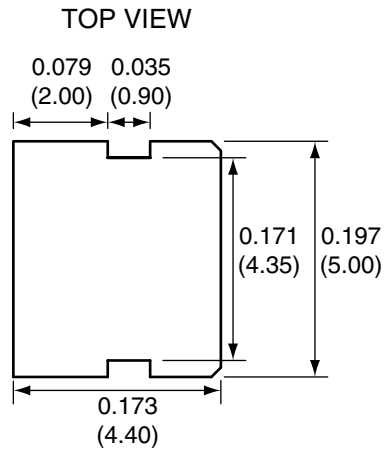

1		
Description	Material	Finish
Body	Brass	Gold
Pin	Brass	Gold
Insulation	Teflon	Teflon
Crimp Ring	Brass	Gold
Snaps	BE CU	Gold
Insulator	Teflon	Teflon
Cover	Brass	Gold

RECOMMENDED CABLE STRIPPING DIMENSIONS

Title		MCX MALE RIGHT ANGLE CABLE END CRIMP FOR RG178 CABLE	
Part No.	CONMCX012-R178	Revision:	1.0
Dimensions:	INCHES (mm)	Date:	6/8/2006

CONNECTOR CITY
575 SE ASHLEY PLACE
GRANTS PASS, OR 97526
PH (541)-471-6256
FAX (541)-471-6251