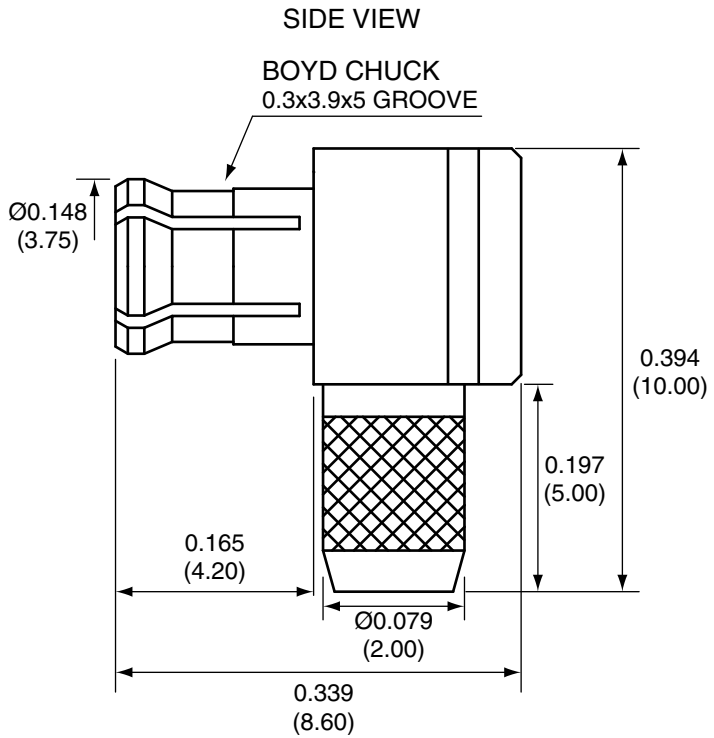

1		
Description	Material	Finish
Body	Brass	Gold
Pin	Brass	Gold
Insulation	Teflon	Teflon
Crimp Ring	Brass	Gold
Snaps	BE CU	Gold
Insulator	Teflon	Teflon
Cover	Brass	Gold

RECOMMENDED CABLE STRIPPING DIMENSIONS

Title		MCX MALE RIGHT ANGLE CABLE END CRIMP FOR RG178 CABLE	
Part No.	CONMCX012-R178	Revision:	1.0
Dimensions:	INCHES (mm)	Date:	6/8/2006

CONNECTOR CITY
575 SE ASHLEY PLACE
GRANTS PASS, OR 97526
PH (541)-471-6256
FAX (541)-471-6251