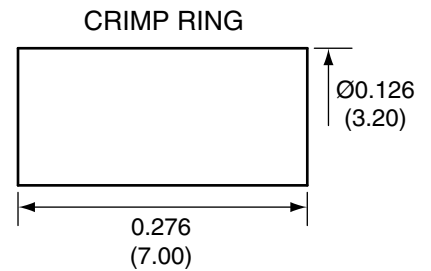

1		
Description	Material	Finish
Body	Brass	Gold
Pin	Brass	Gold
Insulation	Teflon	Teflon
Crimp Ring	Brass	Gold
Snaps	BE CU	Gold
Insulator	Teflon	Teflon
Cover	Brass	Gold

RECOMMENDED CABLE STRIPPING DIMENSIONS

Title		MCX MALE RIGHT ANGLE CABLE END CRIMP FOR RG178 CABLE	
Part No.	CONMCX012-R178	Revision:	1.0
Dimensions:	INCHES (mm)	Date:	6/8/2006

CONNECTOR CITY
575 SE ASHLEY PLACE
GRANTS PASS, OR 97526
PH (541)-471-6256
FAX (541)-471-6251