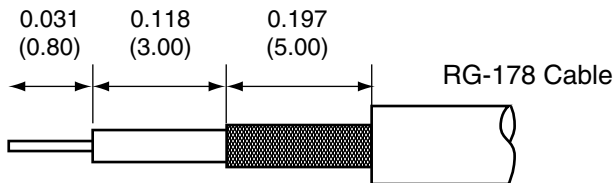

1		
Description	Material	Finish
Body	Brass	Gold
Pin	Brass	Gold
Insulation	Teflon	Teflon
Crimp Ring	Brass	Gold
Snaps	BE CU	Gold
Insulator	Teflon	Teflon
Cover	Brass	Gold

RECOMMENDED CABLE STRIPPING DIMENSIONS

Title		MCX MALE RIGHT ANGLE CABLE END CRIMP FOR RG178 CABLE	
Part No.	CONMCX012-R178	Revision:	1.0
Dimensions:	INCHES (mm)	Date:	6/8/2006

CONNECTOR CITY
575 SE ASHLEY PLACE
GRANTS PASS, OR 97526
PH (541)-471-6256
FAX (541)-471-6251