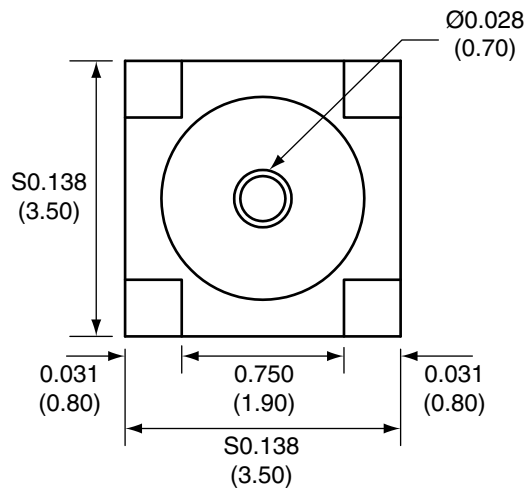

1		
Description	Material	Finish
Body	Brass	Gold
Socket	BE CU	Gold
Insulation	Teflon	Teflon

BACK VIEW

SIDE VIEW

RECOMMENDED FOOTPRINT

Title		CONMMCX001-SMD		Revision: 1.0		CONNECTOR CITY 159 ORT LANE MERLIN, OR 97532 PH (541)-471-6256 FAX (541)-471-6251	
Part No.		CONMMCX001-SMD		Date:		6/6/2007	
Dimensions:		INCHES (mm)		Sheet 1 of 1			