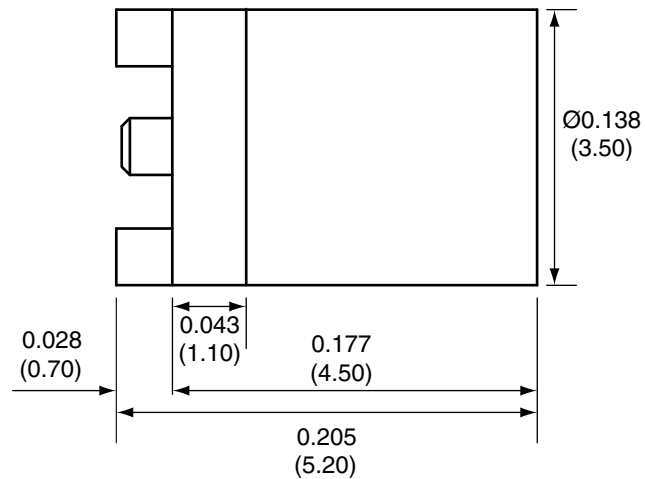

1		
Description	Material	Finish
Body	Brass	Gold
Socket	BE CU	Gold
Insulation	Teflon	Teflon

BACK VIEW

SIDE VIEW

RECOMMENDED FOOTPRINT

Title		CONMMCX001-SMD		Revision: 1.0		CONNECTOR CITY 159 ORT LANE MERLIN, OR 97532 PH (541)-471-6256 FAX (541)-471-6251	
Part No.		CONMMCX001-SMD		Date:		6/6/2007	
Dimensions:		INCHES (mm)		Sheet 1 of 1			