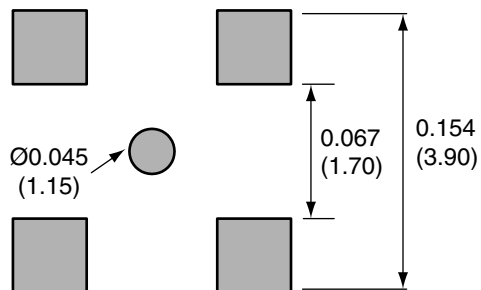

1		
Description	Material	Finish
Body	Brass	Gold
Socket	BE CU	Gold
Insulation	Teflon	Teflon

BACK VIEW

SIDE VIEW

RECOMMENDED FOOTPRINT

Title		CONMMCX001-SMD		Revision: 1.0		CONNECTOR CITY 159 ORT LANE MERLIN, OR 97532 PH (541)-471-6256 FAX (541)-471-6251	
Part No.		CONMMCX001-SMD		Date:		6/6/2007	
Dimensions:		INCHES (mm)		Sheet 1 of 1			