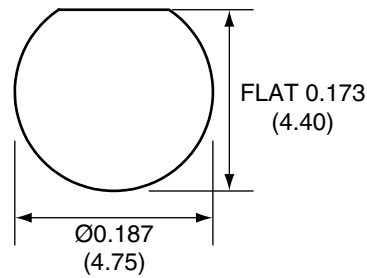

1		
Description	Material	Finish
Body	Brass	Gold
Pin	PH Bronze	Gold
Insulation	Teflon	Teflon
Nut	Brass	Gold
Washer	Brass	Gold

SIDE VIEW

BACK VIEW

RECOMMENDED FOOTPRINT

RECOMMENDED MOUNTING HOLE

NUT

WASHER

Title RP-MCX FEMALE RIGHT ANGLE SURFACE MOUNT, EXTENDED

Part No. CONREVMCX002-SMD-L Revision: 1.0

Dimensions: INCHES (mm) Date: 5/21/2007

CONNECTOR CITY
159 ORT LANE
MERLIN, OR 97532
PH (541)-471-6256
FAX (541)-471-6251

Sheet 1 of 1

CONNECTOR CITY
THE VALUE OF CONNECTIONS