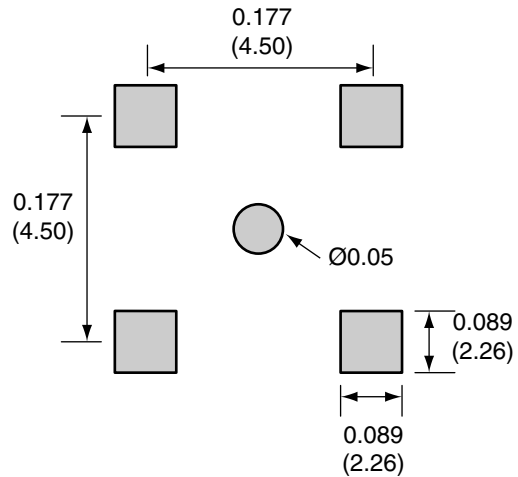

1		
Description	Material	Finish
Body	Brass	Gold
Pin	PH Bronze	Gold
Insulation	Teflon	Teflon
Nut	Brass	Gold
Washer	Brass	Gold

SIDE VIEW

BACK VIEW

RECOMMENDED FOOTPRINT

RECOMMENDED MOUNTING HOLE

NUT

WASHER

Title RP-MCX FEMALE RIGHT ANGLE SURFACE MOUNT, EXTENDED

Part No. CONREVMCX002-SMD-L Revision: 1.0

Dimensions: INCHES (mm) Date: 5/21/2007

CONNECTOR CITY
159 ORT LANE
MERLIN, OR 97532
PH (541)-471-6256
FAX (541)-471-6251

Sheet 1 of 1

CONNECTOR CITY
THE VALUE OF CONNECTIONS