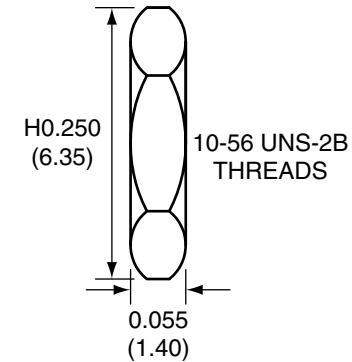

1		
Description	Material	Finish
Body	Brass	Gold
Pin	PH Bronze	Gold
Insulation	Teflon	Teflon
Nut	Brass	Gold
Washer	Brass	Gold

SIDE VIEW

BACK VIEW

RECOMMENDED FOOTPRINT

RECOMMENDED MOUNTING HOLE

NUT

WASHER

Title RP-MCX FEMALE RIGHT ANGLE SURFACE MOUNT, EXTENDED

Part No. CONREVMCX002-SMD-L Revision: 1.0

Dimensions: INCHES (mm) Date: 5/21/2007

CONNECTOR CITY
159 ORT LANE
MERLIN, OR 97532
PH (541)-471-6256
FAX (541)-471-6251

Sheet 1 of 1

CONNECTOR CITY
THE VALUE OF CONNECTIONS