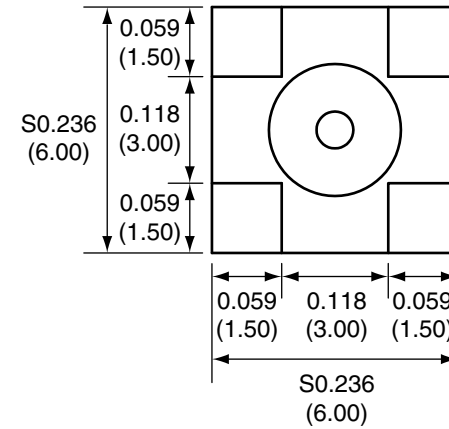

1		
Description	Material	Finish
Body	Brass	Gold
Pin	PH Bronze	Gold
Insulation	Teflon	Teflon
Nut	Brass	Gold
Washer	Brass	Gold

SIDE VIEW

BACK VIEW

RECOMMENDED FOOTPRINT

RECOMMENDED MOUNTING HOLE

NUT

WASHER

Title RP-MCX FEMALE RIGHT ANGLE SURFACE MOUNT, EXTENDED

Part No. CONREVMCX002-SMD-L Revision: 1.0

Dimensions: INCHES (mm) Date: 5/21/2007

CONNECTOR CITY
159 ORT LANE
MERLIN, OR 97532
PH (541)-471-6256
FAX (541)-471-6251

Sheet 1 of 1

CONNECTOR CITY
THE VALUE OF CONNECTIONS