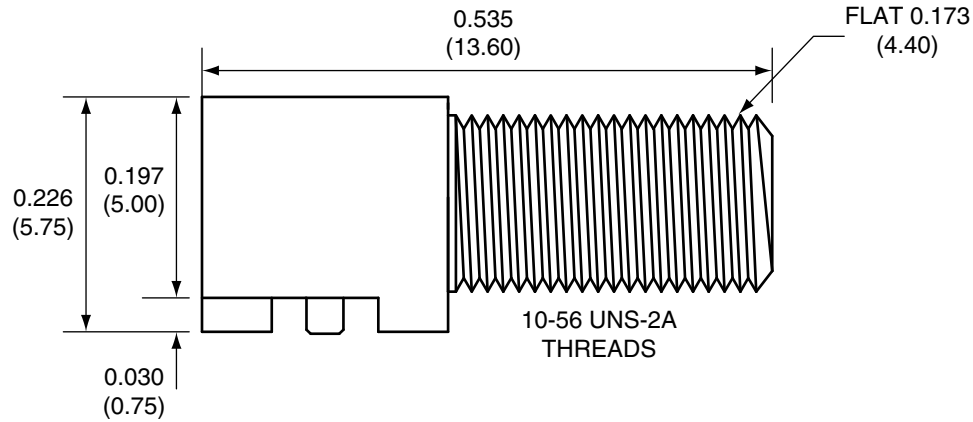

1		
Description	Material	Finish
Body	Brass	Gold
Pin	PH Bronze	Gold
Insulation	Teflon	Teflon
Nut	Brass	Gold
Washer	Brass	Gold

SIDE VIEW

BACK VIEW

RECOMMENDED FOOTPRINT

RECOMMENDED MOUNTING HOLE

NUT

WASHER

Title RP-MCX FEMALE RIGHT ANGLE SURFACE MOUNT, EXTENDED

Part No. CONREVMCX002-SMD-L Revision: 1.0

Dimensions: INCHES (mm) Date: 5/21/2007

CONNECTOR CITY
159 ORT LANE
MERLIN, OR 97532
PH (541)-471-6256
FAX (541)-471-6251

Sheet 1 of 1

CONNECTOR CITY
THE VALUE OF CONNECTIONS