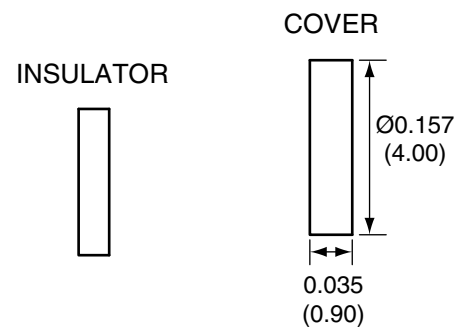

1		
Description	Material	Finish
Body	Brass	Gold
Socket	BE CU	Gold
Insulation	Teflon	Teflon
Crimp Ring	Brass	Gold
Snaps	BE CU	Gold
Insulator	Teflon	Teflon
Cover	Brass	Gold

RECOMMENDED CABLE STRIPPING DIMENSIONS

Title RP-MCX MALE RIGHT ANGLE CABLE END CRIMP FOR RG178 CABLE		CONNECTOR CITY 159 ORT LANE MERLIN, OR 97532 PH (541)-471-6256 FAX (541)-471-6251	
Part No. CONREVMCX012-R178	Revision: 1.0		
Dimensions: INCHES (mm)	Date: 6/12/2007	Sheet 1 of 1	