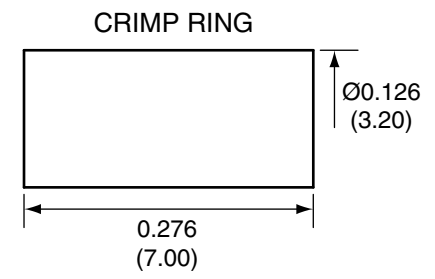

1		
Description	Material	Finish
Body	Brass	Gold
Socket	BE CU	Gold
Insulation	Teflon	Teflon
Crimp Ring	Brass	Gold
Snaps	BE CU	Gold
Insulator	Teflon	Teflon
Cover	Brass	Gold

RECOMMENDED CABLE STRIPPING DIMENSIONS

Title RP-MCX MALE RIGHT ANGLE CABLE END CRIMP FOR RG178 CABLE		CONNECTOR CITY 159 ORT LANE MERLIN, OR 97532 PH (541)-471-6256 FAX (541)-471-6251	
Part No. CONREVMCX012-R178	Revision: 1.0		
Dimensions: INCHES (mm)	Date: 6/12/2007	Sheet 1 of 1	