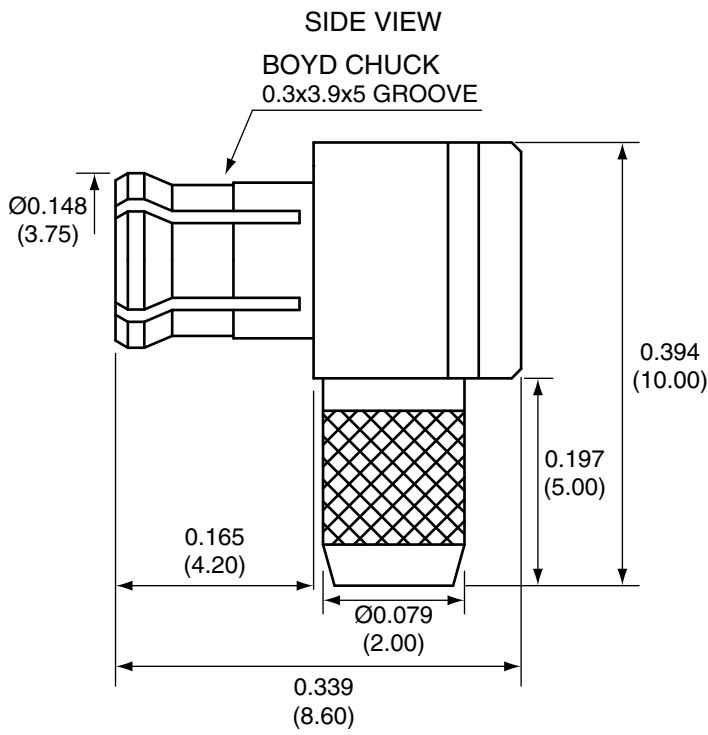

1		
Description	Material	Finish
Body	Brass	Gold
Socket	BE CU	Gold
Insulation	Teflon	Teflon
Crimp Ring	Brass	Gold
Snaps	BE CU	Gold
Insulator	Teflon	Teflon
Cover	Brass	Gold

RECOMMENDED CABLE STRIPPING DIMENSIONS

Title RP-MCX MALE RIGHT ANGLE CABLE END CRIMP FOR RG178 CABLE		CONNECTOR CITY 159 ORT LANE MERLIN, OR 97532 PH (541)-471-6256 FAX (541)-471-6251	
Part No. CONREVMCX012-R178	Revision: 1.0		
Dimensions: INCHES (mm)	Date: 6/12/2007	Sheet 1 of 1	