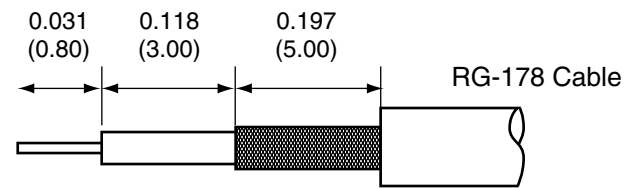

1		
Description	Material	Finish
Body	Brass	Gold
Socket	BE CU	Gold
Insulation	Teflon	Teflon
Crimp Ring	Brass	Gold
Snaps	BE CU	Gold
Insulator	Teflon	Teflon
Cover	Brass	Gold

RECOMMENDED CABLE STRIPPING DIMENSIONS

Title RP-MCX MALE RIGHT ANGLE CABLE END CRIMP FOR RG178 CABLE		CONNECTOR CITY 159 ORT LANE MERLIN, OR 97532 PH (541)-471-6256 FAX (541)-471-6251	
Part No. CONREVMCX012-R178	Revision: 1.0		
Dimensions: INCHES (mm)	Date: 6/12/2007	Sheet 1 of 1	