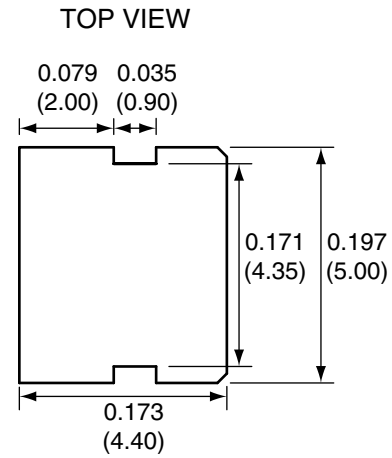

1		
Description	Material	Finish
Body	Brass	Gold
Socket	BE CU	Gold
Insulation	Teflon	Teflon
Crimp Ring	Brass	Gold
Snaps	BE CU	Gold
Insulator	Teflon	Teflon
Cover	Brass	Gold

RECOMMENDED CABLE STRIPPING DIMENSIONS

Title RP-MCX MALE RIGHT ANGLE CABLE END CRIMP FOR RG178 CABLE		CONNECTOR CITY 159 ORT LANE MERLIN, OR 97532 PH (541)-471-6256 FAX (541)-471-6251	
Part No. CONREVMCX012-R178	Revision: 1.0		
Dimensions: INCHES (mm)	Date: 6/12/2007	Sheet 1 of 1	