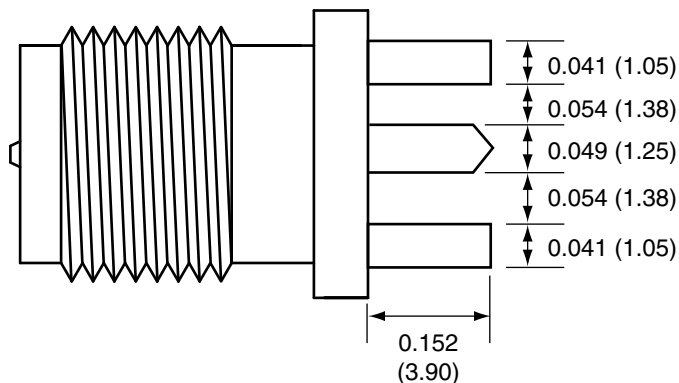

1		
Description	Material	Finish
Body	Brass	Nickel
Pin	Brass	Gold
Insulation	Teflon	Teflon

TOP VIEW

BACK VIEW

SIDE VIEW

RECOMMENDED FOOTPRINT

Title RP-SMA FEMALE EDGE MOUNT FOR 0.062" THICK BOARD

Part No. CONREV SMA003.062

Revision: 1.0

Dimensions: INCHES (mm)

Date: 6/2/2006

CONNECTOR CITY
159 ORT LANE
MERLIN, OR 97532
PH (541)-471-6256
FAX (541)-471-6251

Sheet 1 of 1

CONNECTOR CITY
THE VALUE OF CONNECTIONS