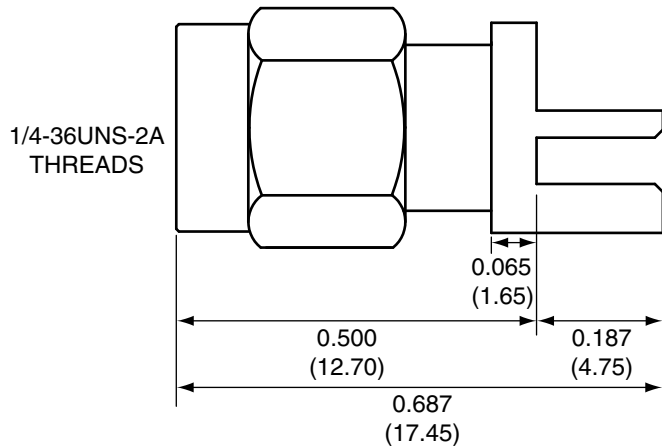

1		
Description	Material	Finish
Body	Brass	Nickel
Pin	BE CU	Gold
Insulation	Teflon	Teflon
Washer	PH Bronze	Gold
Gasket	SI Rubber	Rubber

SIDE VIEW

BACK VIEW

RECOMMENDED FOOTPRINT

Title SMA MALE EDGE MOUNT FOR 0.031" THICK BOARD		CONNECTOR CITY 159 ORT LANE MERLIN, OR 97532 PH (541)-471-6256 FAX (541)-471-6251	
Part No.	CONSMA013.031	Revision:	1.0
Dimensions:	INCHES (mm)	Date:	5/29/2007
		Sheet 1 of 1	