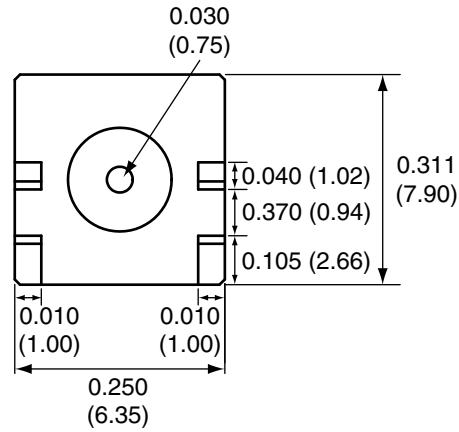

1		
Description	Material	Finish
Body	Brass	Nickel
Pin	BE CU	Gold
Insulation	Teflon	Teflon
Washer	PH Bronze	Gold
Gasket	SI Rubber	Rubber

SIDE VIEW

BACK VIEW

RECOMMENDED FOOTPRINT

Title SMA MALE EDGE MOUNT FOR 0.031" THICK BOARD		CONNECTOR CITY 159 ORT LANE MERLIN, OR 97532 PH (541)-471-6256 FAX (541)-471-6251	
Part No.	CONSMA013.031	Revision:	1.0
Dimensions:	INCHES (mm)	Date:	5/29/2007
		Sheet 1 of 1	