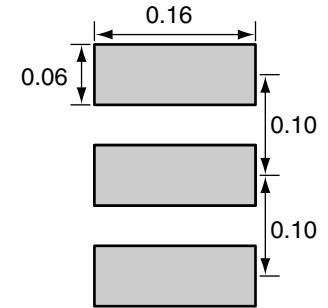

1		
Description	Material	Finish
Body	Brass	Nickel
Pin	BE CU	Gold
Insulation	Teflon	Teflon
Washer	PH Bronze	Gold
Gasket	SI Rubber	Rubber

SIDE VIEW

BACK VIEW

RECOMMENDED FOOTPRINT

Title SMA MALE EDGE MOUNT FOR 0.031" THICK BOARD		CONNECTOR CITY 159 ORT LANE MERLIN, OR 97532 PH (541)-471-6256 FAX (541)-471-6251	
Part No.	CONSMA013.031	Revision:	1.0
Dimensions:	INCHES (mm)	Date:	5/29/2007
		Sheet 1 of 1	