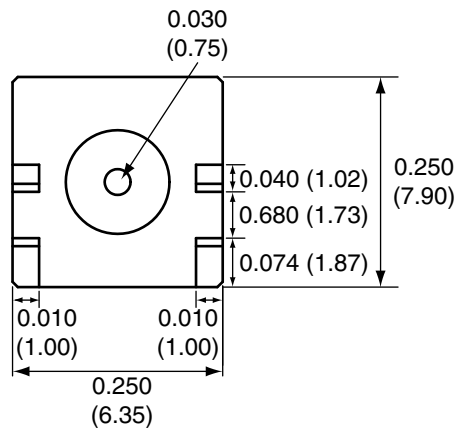

1		
Description	Material	Finish
Body	Brass	Nickel
Pin	BE CU	Gold
Insulation	Teflon	Teflon
Washer	PH Bronze	Gold
Gasket	SI Rubber	Rubber

SIDE VIEW

BACK VIEW

RECOMMENDED FOOTPRINT

Title SMA MALE EDGE MOUNT  
FOR 0.062" THICK BOARD

Part No. CONSMA013.062

Revision: 1.0

Dimensions: INCHES (mm)

Date: 5/29/2007

CONNECTOR CITY  
159 ORT LANE  
MERLIN, OR 97532  
PH (541)-471-6256  
FAX (541)-471-6251

Sheet 1 of 1

**CONNECTOR CITY**  
THE VALUE OF CONNECTIONS