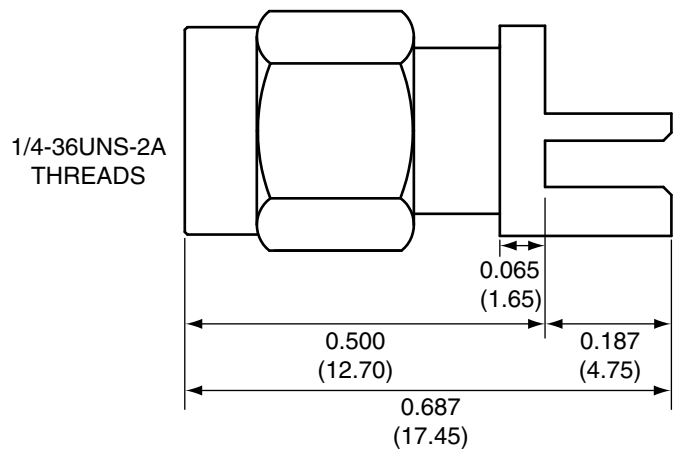

1		
Description	Material	Finish
Body	Brass	Nickel
Pin	BE CU	Gold
Insulation	Teflon	Teflon
Washer	PH Bronze	Gold
Gasket	SI Rubber	Rubber

SIDE VIEW

BACK VIEW

RECOMMENDED FOOTPRINT

Title SMA MALE EDGE MOUNT  
FOR 0.062" THICK BOARD

Part No. CONSMA013.062

Revision: 1.0

Dimensions: INCHES (mm)

Date: 5/29/2007

CONNECTOR CITY  
159 ORT LANE  
MERLIN, OR 97532  
PH (541)-471-6256  
FAX (541)-471-6251

Sheet 1 of 1

**CONNECTOR CITY**  
THE VALUE OF CONNECTIONS