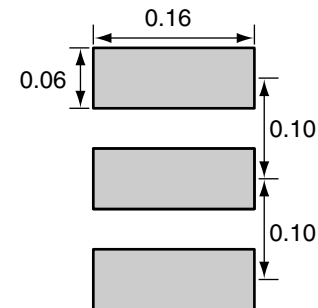

1		
Description	Material	Finish
Body	Brass	Nickel
Pin	BE CU	Gold
Insulation	Teflon	Teflon
Washer	PH Bronze	Gold
Gasket	SI Rubber	Rubber

SIDE VIEW

BACK VIEW

RECOMMENDED FOOTPRINT

Title SMA MALE EDGE MOUNT  
FOR 0.062" THICK BOARD

Part No. CONSMA013.062

Revision: 1.0

Dimensions: INCHES (mm)

Date: 5/29/2007

CONNECTOR CITY  
159 ORT LANE  
MERLIN, OR 97532  
PH (541)-471-6256  
FAX (541)-471-6251

Sheet 1 of 1

**CONNECTOR CITY**  
THE VALUE OF CONNECTIONS